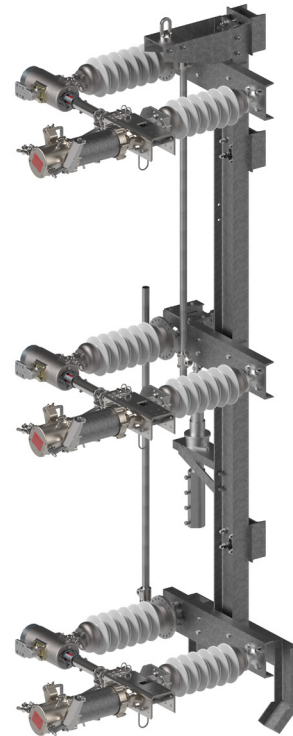

BEAR TRAP™ UNITIZED SWITCH

TU-1TS2, ALUMINUM 1 WAY SIDE BREAK SWITCH RATINGS 38-72KV 600-2000A

The Unitized BearTrap switch offers a fully assembled switch, built on a 1-piece mount. Shipped fully adjusted and assembled, the switch greatly reduces the time it takes to install in the field, saving the customer installation time and money.

Offered in 34, 46 and 69kV, this side break can be mounted in 4 different configurations, vertical, face mount, pole top and mid pole.

Vertical Mount (phase over phase)

Pole Top (Mid Pole)

Face Mount

Turner Electric® | Hubbell Power Systems, Inc. | hubbellpowersystems.com