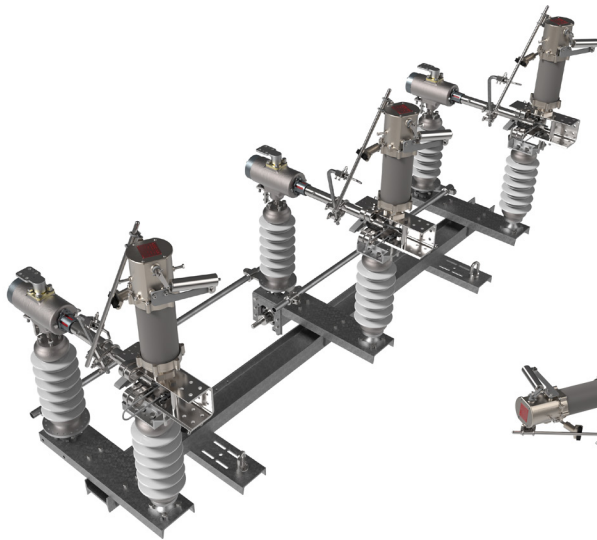

BEAR TRAP™ UNITIZED SWITCH

TU-1TS2, ALUMINUM 1 WAY SIDE BREAK SWITCH RATINGS 38-72KV 600-2000A

The Unitized BearTrap switch offers a fully assembled switch, built on a 1-piece mount. Shipped fully adjusted and assembled, the switch greatly reduces the time it takes to install in the field, saving the customer installation time and money.

Offered in 34, 46 and 69kV, this side break can be mounted in 4 different configurations, vertical, face mount, pole top and mid pole.

Vertical Mount (phase over phase)

Pole Top (Mid Pole)

Face Mount

Turner Electric® | Hubbell Power Systems, Inc. | hubbellpowersystems.com