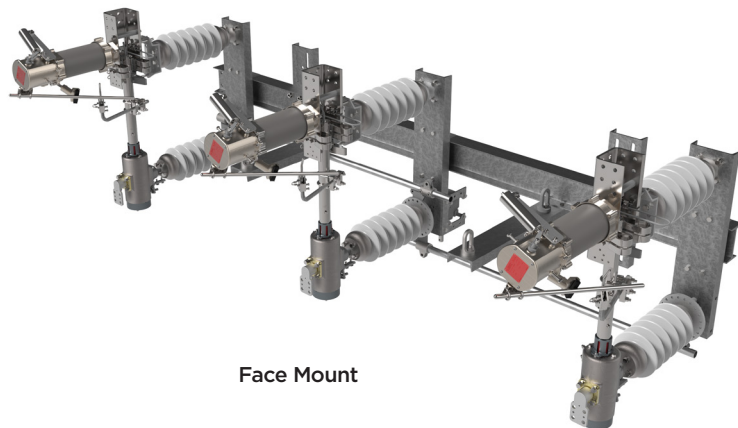

BEAR TRAP™ UNITIZED SWITCH

TU-1TS2, ALUMINUM 1 WAY SIDE BREAK SWITCH RATINGS 38-72KV 600-2000A

The Unitized BearTrap switch offers a fully assembled switch, built on a 1-piece mount. Shipped fully adjusted and assembled, the switch greatly reduces the time it takes to install in the field, saving the customer installation time and money.

Offered in 34, 46 and 69kV, this side break can be mounted in 4 different configurations, vertical, face mount, pole top and mid pole.

Vertical Mount (phase over phase)

Pole Top (Mid Pole)

Face Mount

Turner Electric® | Hubbell Power Systems, Inc. | hubbellpowersystems.com